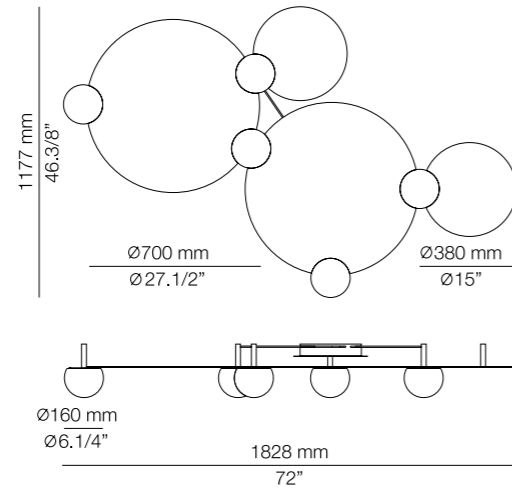

(ENG) Acoustic panels combined with light create a decorative cloud to reduce noise. Acoustic panels are flush mounted to the ceiling. (ESP) Paneles acústicos, colocados como plafón y combinados con semiesferas de luz crean una original figura que aporta carácter al espacio y al mismo tiempo merma el ruido de la sala.

t-3825

LED 5x6,2W
(2700K / Ang. 120° / >90 CRI / 350mA)
230V / Typ* 5x725 lumens
Dimmable Triac
Glass shade

Finish Acoustic Panel

P.E.T. felt
●● 26 BLK & 55 BG
 $\alpha = 0.25$

Additional

We offer custom finishes, sizes, and alternate lamping for projects.
Photographs may show non-standard products.

CE