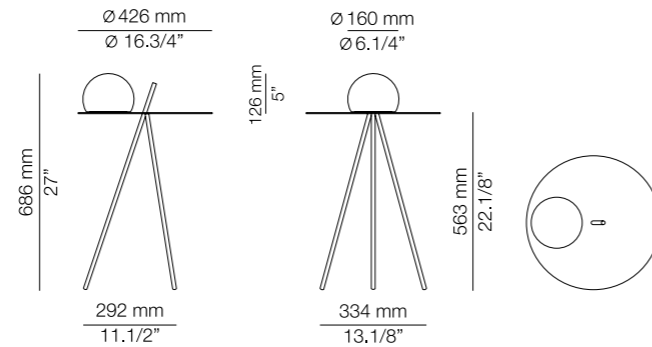

Finish outdoor

- 26 BLK