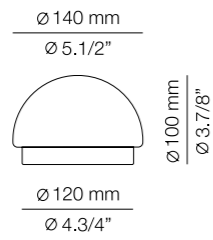

M-3836

LED 8W
(2700K / Ang.120° / >90CRI)
230V / Typ* 665 lumens
Glass shade
On/Off cord switch