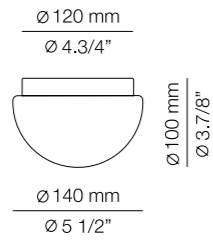

t-3832

LED 8W
(2700K / Ang.120° / >90CRI)
230V / Typ* 665 lumens
Glass shade
Dimmable Triac