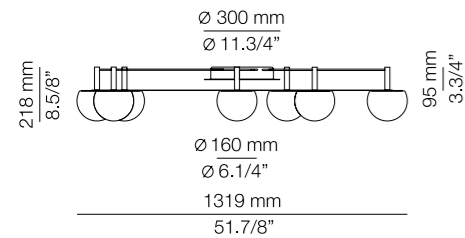

t-3811A / t-3811

LED 7x6,2W
(2700K / Ang. 120° / >90 CRI / 350mA)
230V / Typ* 7x725 lumens
Dimmable Triac
Glass shade

t-3811A: Finish Acoustic Panel
t-3811: Finish metal ring