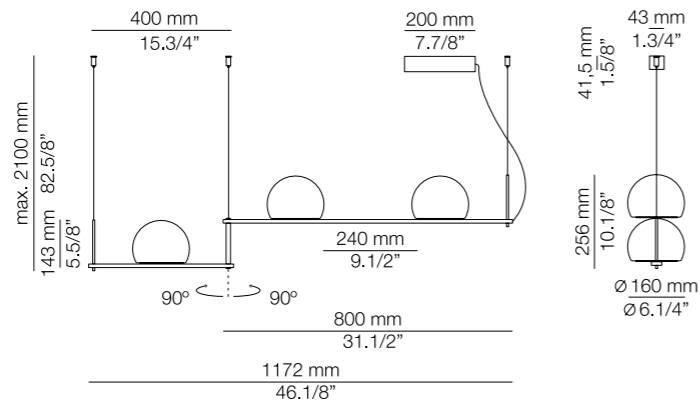

T-3714

LED 6,2W
(2700K / Ang. 120°
>90 CRI / 350mA) 230V
Typ* 725 lumens
Dimmable Triac
Glass shade

Finishes

- 26 BLK
- 61 S GLD

T-3715

LED 2x6,2W
(2700K / Ang. 120°
>90 CRI / 350mA) 230V
Typ* 2x725 lumens
Dimmable Triac
Glass shade

Finishes

- 26 BLK
- 61 S GLD

T-3716

LED 3x6,2W
(2700K / Ang. 120°
>90 CRI / 350mA) 230V
Typ* 3x725 lumens
Dimmable Triac
Glass shade

Finishes

- 26 BLK
- 61 S GLD

Additional

We offer custom finishes, sizes,
and alternate lamping for projects.
Photographs may show non-standard products.

Recessed option

98 / Private residence by @alon_cohen_architecture 102 / Private residence by BNU Nanjing

^(ENG) A pivoting arm allows straight lines or angles for unique installations. Connect two suspension lights and create custom compositions that meander overhead to illuminate select areas. ^(ESP) Un brazo giratorio permite instalaciones únicas en línea recta o en ángulo. Conecta dos lámparas de suspensión para crear composiciones personalizadas que iluminen la zona deseada.