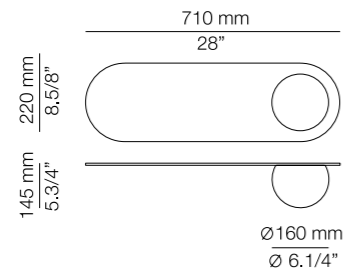

Finishes

- 00 PLAIN
- 23 GR F

Hotel Terra Dominicana by @blackvelvetstudio_bcn

Additional

We offer custom finishes, sizes, and alternate lamping for projects.

Photographs may show non-standard products.