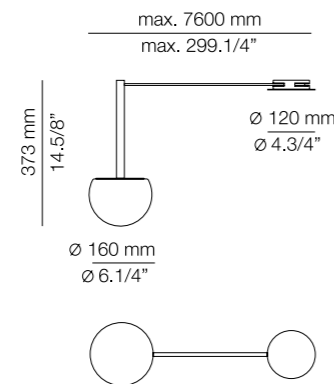

t-3821R

LED 6,2W
(2700K / Ang. 120° / >90 CRI / 350mA)
230V / Typ* 725 lumens
Dimmable Triac / Remote driver
Glass shade