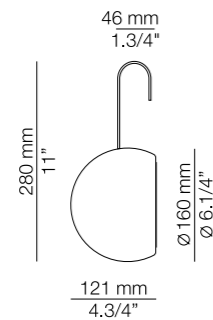

### Finish in/outdoor

● 26 BLK

● 80 RT

### Finish in/outdoor

● 46 M GN

● 78 OX RD