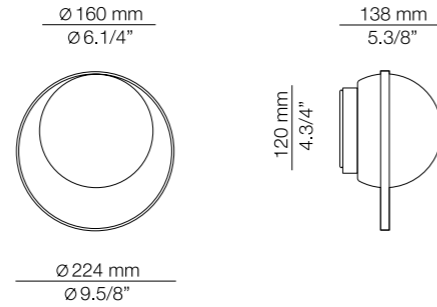

A-3722

LED 10W
(2700K / Ang.120° / >90CRI)
230V / Typ* 870 lumens
Dimmable Triac
Glass shade

Finish indoor

- 26 BLK
- 61 S GLD

A-3722X

LED 8W
(2700K / Ang.120° / >90CRI)
230V / Typ* 665 lumens
Dimmable Triac
Polyethylene shade

Finish outdoor

- 26 BLK
- 80 RT