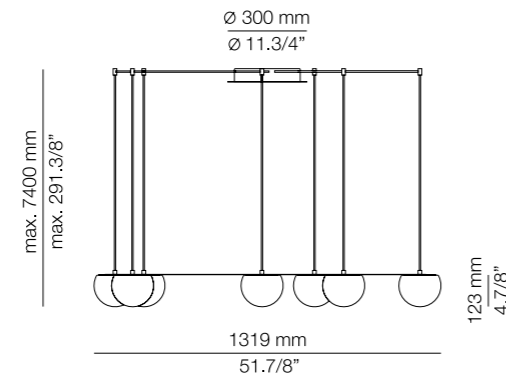

T-3816A / T-3816

LED 7x6,2W
(2700K / Ang. 120° / >90 CRI / 350mA)
230V / Typ* 7x725 lumens
Dimmable Triac
Glass shade

T-3816A: Finish Acoustic Panel
T-3816: Finish metal ring

Finish Acoustic Panel

P.E.T. felt
● 26 BLK
ⓐ=0.25

Finish Ring

● 26 BLK
● 61 S GLD

Additional

We offer custom finishes, sizes, and alternate lamping for projects.
Photographs may show non-standard products.

CE Ⓢ IP 20 850°