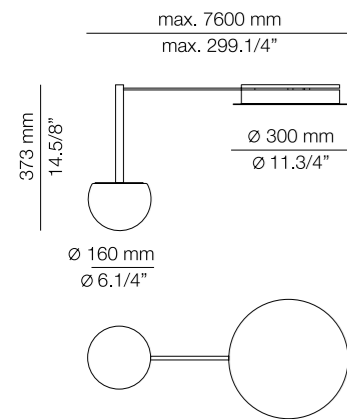

t-3821S

LED 6,2W
(2700K / Ang. 120° / >90 CRI / 350mA)
230V / Typ* 725 lumens
Dimmable Triac
Glass shade