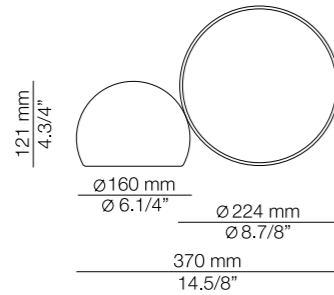

M-3727X

LED 2,5W
(3000K / Ang.120° / >80CRI
5200mAh) 230V / Typ* 290 lumens
Polyethylene shade

Finish indoor

● 61 S GLD

Finish in/outdoor

● 26 BLK

● 80 RT