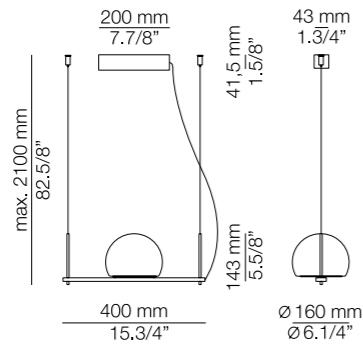

T-3714

LED 6,2W
(2700K / Ang. 120°
>90 CRI / 350mA) 230V
Typ* 725 lumens
Dimmable Triac
Glass shade

Finishes

- 26 BLK
- 61 S GLD

T-3715

LED 2x6,2W
(2700K / Ang. 120°
>90 CRI / 350mA) 230V
Typ* 2x725 lumens
Dimmable Triac
Glass shade