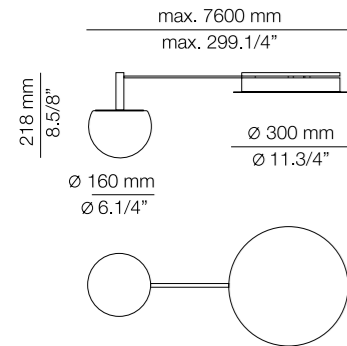

t-3820S

LED 6,2W
(2700K / Ang. 120° / >90 CRI / 350mA)
230V / Typ* 725 lumens
Dimmable Triac
Glass shade