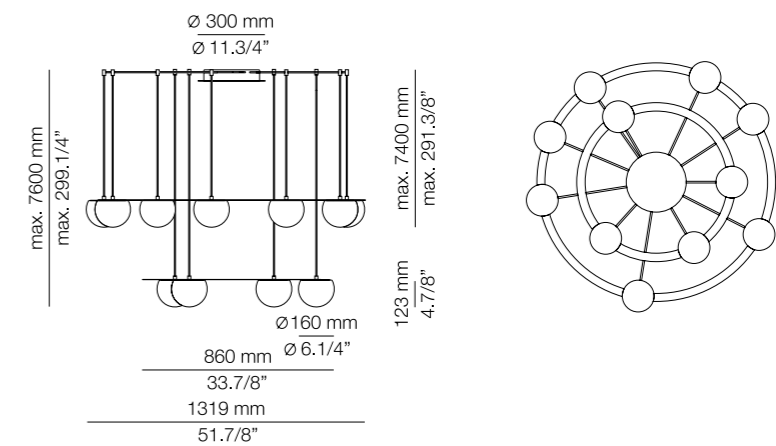

CIRC R30.1SP1MP