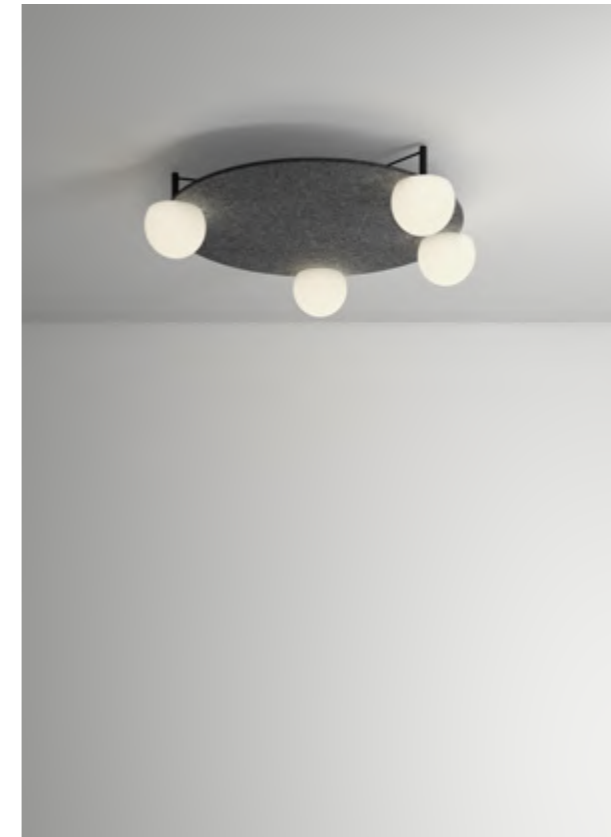

t-3810A / t-3810

LED 4x6,2W
(2700K / Ang. 120° / >90 CRI / 350mA)
230V / Typ* 4x725 lumens
Dimmable Triac
Glass shade

t-3810A: Finish Acoustic Panel
t-3810: Finish metal ring

T-3815A / T-3815

LED 4x6,2W
(2700K / Ang. 120° / >90 CRI / 350mA)
230V / Typ* 4x725 lumens
Dimmable Triac
Glass shade

T-3815A: Finish Acoustic Panel
T-3815: Finish metal ring

t-3811A / t-3811

LED 7x6,2W
(2700K / Ang. 120° / >90 CRI / 350mA)
230V / Typ* 7x725 lumens
Dimmable Triac
Glass shade

t-3811A: Finish Acoustic Panel
t-3811: Finish metal ring

T-3816A / T-3816

LED 7x6,2W
(2700K / Ang. 120° / >90 CRI / 350mA)
230V / Typ* 7x725 lumens
Dimmable Triac
Glass shade

T-3816A: Finish Acoustic Panel
T-3816: Finish metal ring

Finish Acoustic Panel

P.E.T. felt
● 26 BLK
ⓐ=0.25

Finish Ring

● 26 BLK
● 61 S GLD

Additional

We offer custom finishes, sizes, and alternate lamping for projects.
Photographs may show non-standard products.

CE Ⓢ IP 20 850°

t-3810A