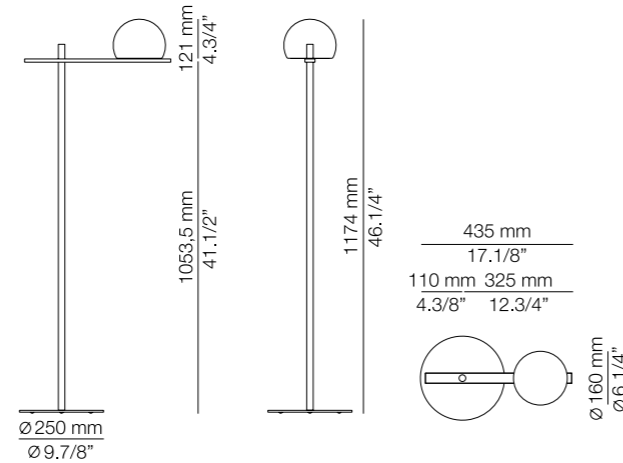

Finish outdoor

- 26 BLK
- 80 RT