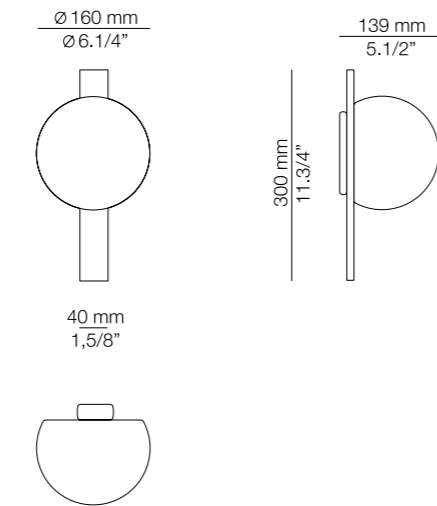

Finish outdoor

- 26 BLK
- 80 RT