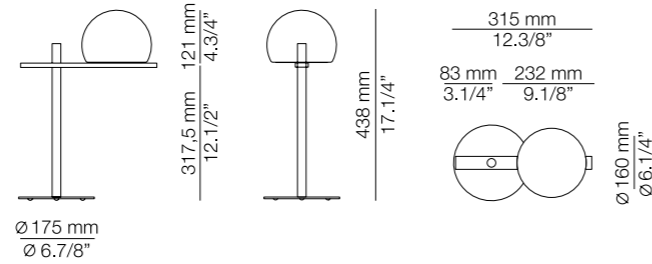

M-3728

LED 8W
(2700K / Ang.120° / >90CRI)
230V / Typ* 665 lumens
Glass shade
On/Off cord switch

Finish indoor

- 26 BLK
- 61 S GLD

M-3728X

LED 8W
(2700K / Ang.120° / >90CRI)
230V / Typ* 665 lumens
Polyethylene shade
Dimmable Triac

Finish outdoor

- 26 BLK
- 80 RT