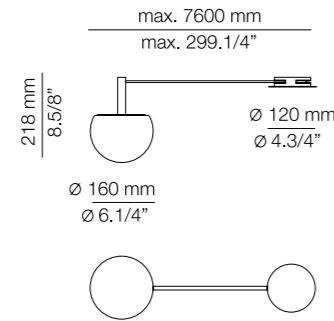

t-3820R

LED 6,2W
(2700K / Ang. 120° / >90 CRI / 350mA)
230V / Typ* 725 lumens
Dimmable Triac / Remote driver
Glass shade